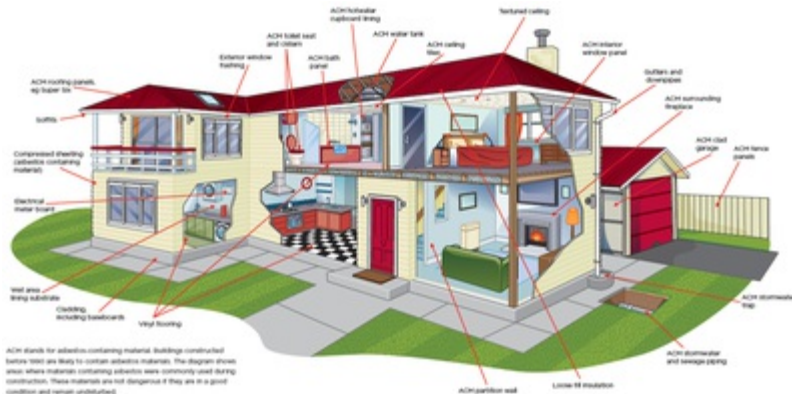

Where asbestos can be found

These A3 posters show where asbestos can be found in New Zealand industrial buildings and residential houses.

- [Download these two posters as a PDF file \[383 KB PDF\]](#)

Industrial building

(Click on image to view at full size)

Residential house

(Click on image to view at full size)

These are the items identified in the images above

ACM stands for asbestos-containing material. Buildings constructed before 1990 are likely to contain asbestos materials. The diagram shows areas where materials containing asbestos were commonly used during construction. These materials are not dangerous if they are in a good condition and remain undisturbed.

Industrial building

- Roof ventilators
- 'Super Six', 'Super Eight' roof sheeting
- Skylight and manhole frames
- Asbestos cement vent pipe and capping
- Fluted ridge capping used on plain roll, fluted saddle ridge, sawtooth ridge capping and ventilating ridge
- Window moulding and louvre blades
- Barge moulding
- ACM sheeting or ceiling tiles used in the office area, kitchen, toilet walls or mezzanine area
- Compressed sheet flooring
- 'Super Six', 'Super Eight' or architectural designed wall cladding
- ACM wall sheeting or compressed sheeting
- 'Super Six' awning
- Vinyl floor tiles or sheet vinyl floor coverings
- Compressed wall sheeting used for toilet partitions
- Moulded telecommunications pit or electrical pit
- DT surrounds (disconnecter trap)