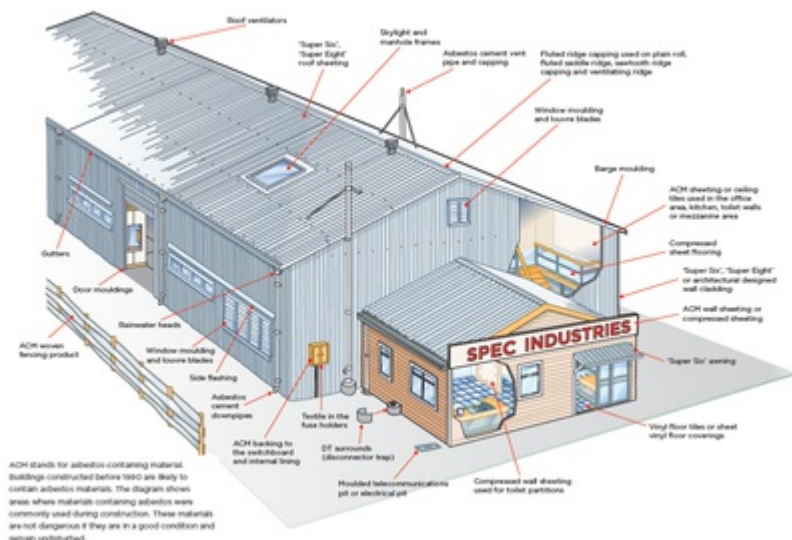

Where asbestos can be found

These A3 posters show where asbestos can be found in New Zealand industrial buildings and residential houses.

- [Download these two posters as a PDF file \[383 KB PDF\]](#)

Industrial building

(Click on image to view at full size)

Residential house

(Click on image to view at full size)

These are the items identified in the images above

ACM stands for asbestos-containing material. Buildings constructed before 1990 are likely to contain asbestos materials. The diagram shows areas where materials containing asbestos were commonly used during construction. These materials are not dangerous if they are in a good condition and remain undisturbed.

Industrial building

- Roof ventilators
- 'Super Six', 'Super Eight' roof sheeting
- Skylight and manhole frames
- Asbestos cement vent pipe and capping
- Fluted ridge capping used on plain roll, fluted saddle ridge, sawtooth ridge capping and ventilating ridge
- Window moulding and louvre blades
- Barge moulding
- ACM sheeting or ceiling tiles used in the office area, kitchen, toilet walls or mezzanine area
- Compressed sheet flooring
- 'Super Six', 'Super Eight' or architectural designed wall cladding
- ACM wall sheeting or compressed sheeting
- 'Super Six' awning
- Vinyl floor tiles or sheet vinyl floor coverings
- Compressed wall sheeting used for toilet partitions
- Moulded telecommunications pit or electrical pit
- DT surrounds (disconnecter trap)